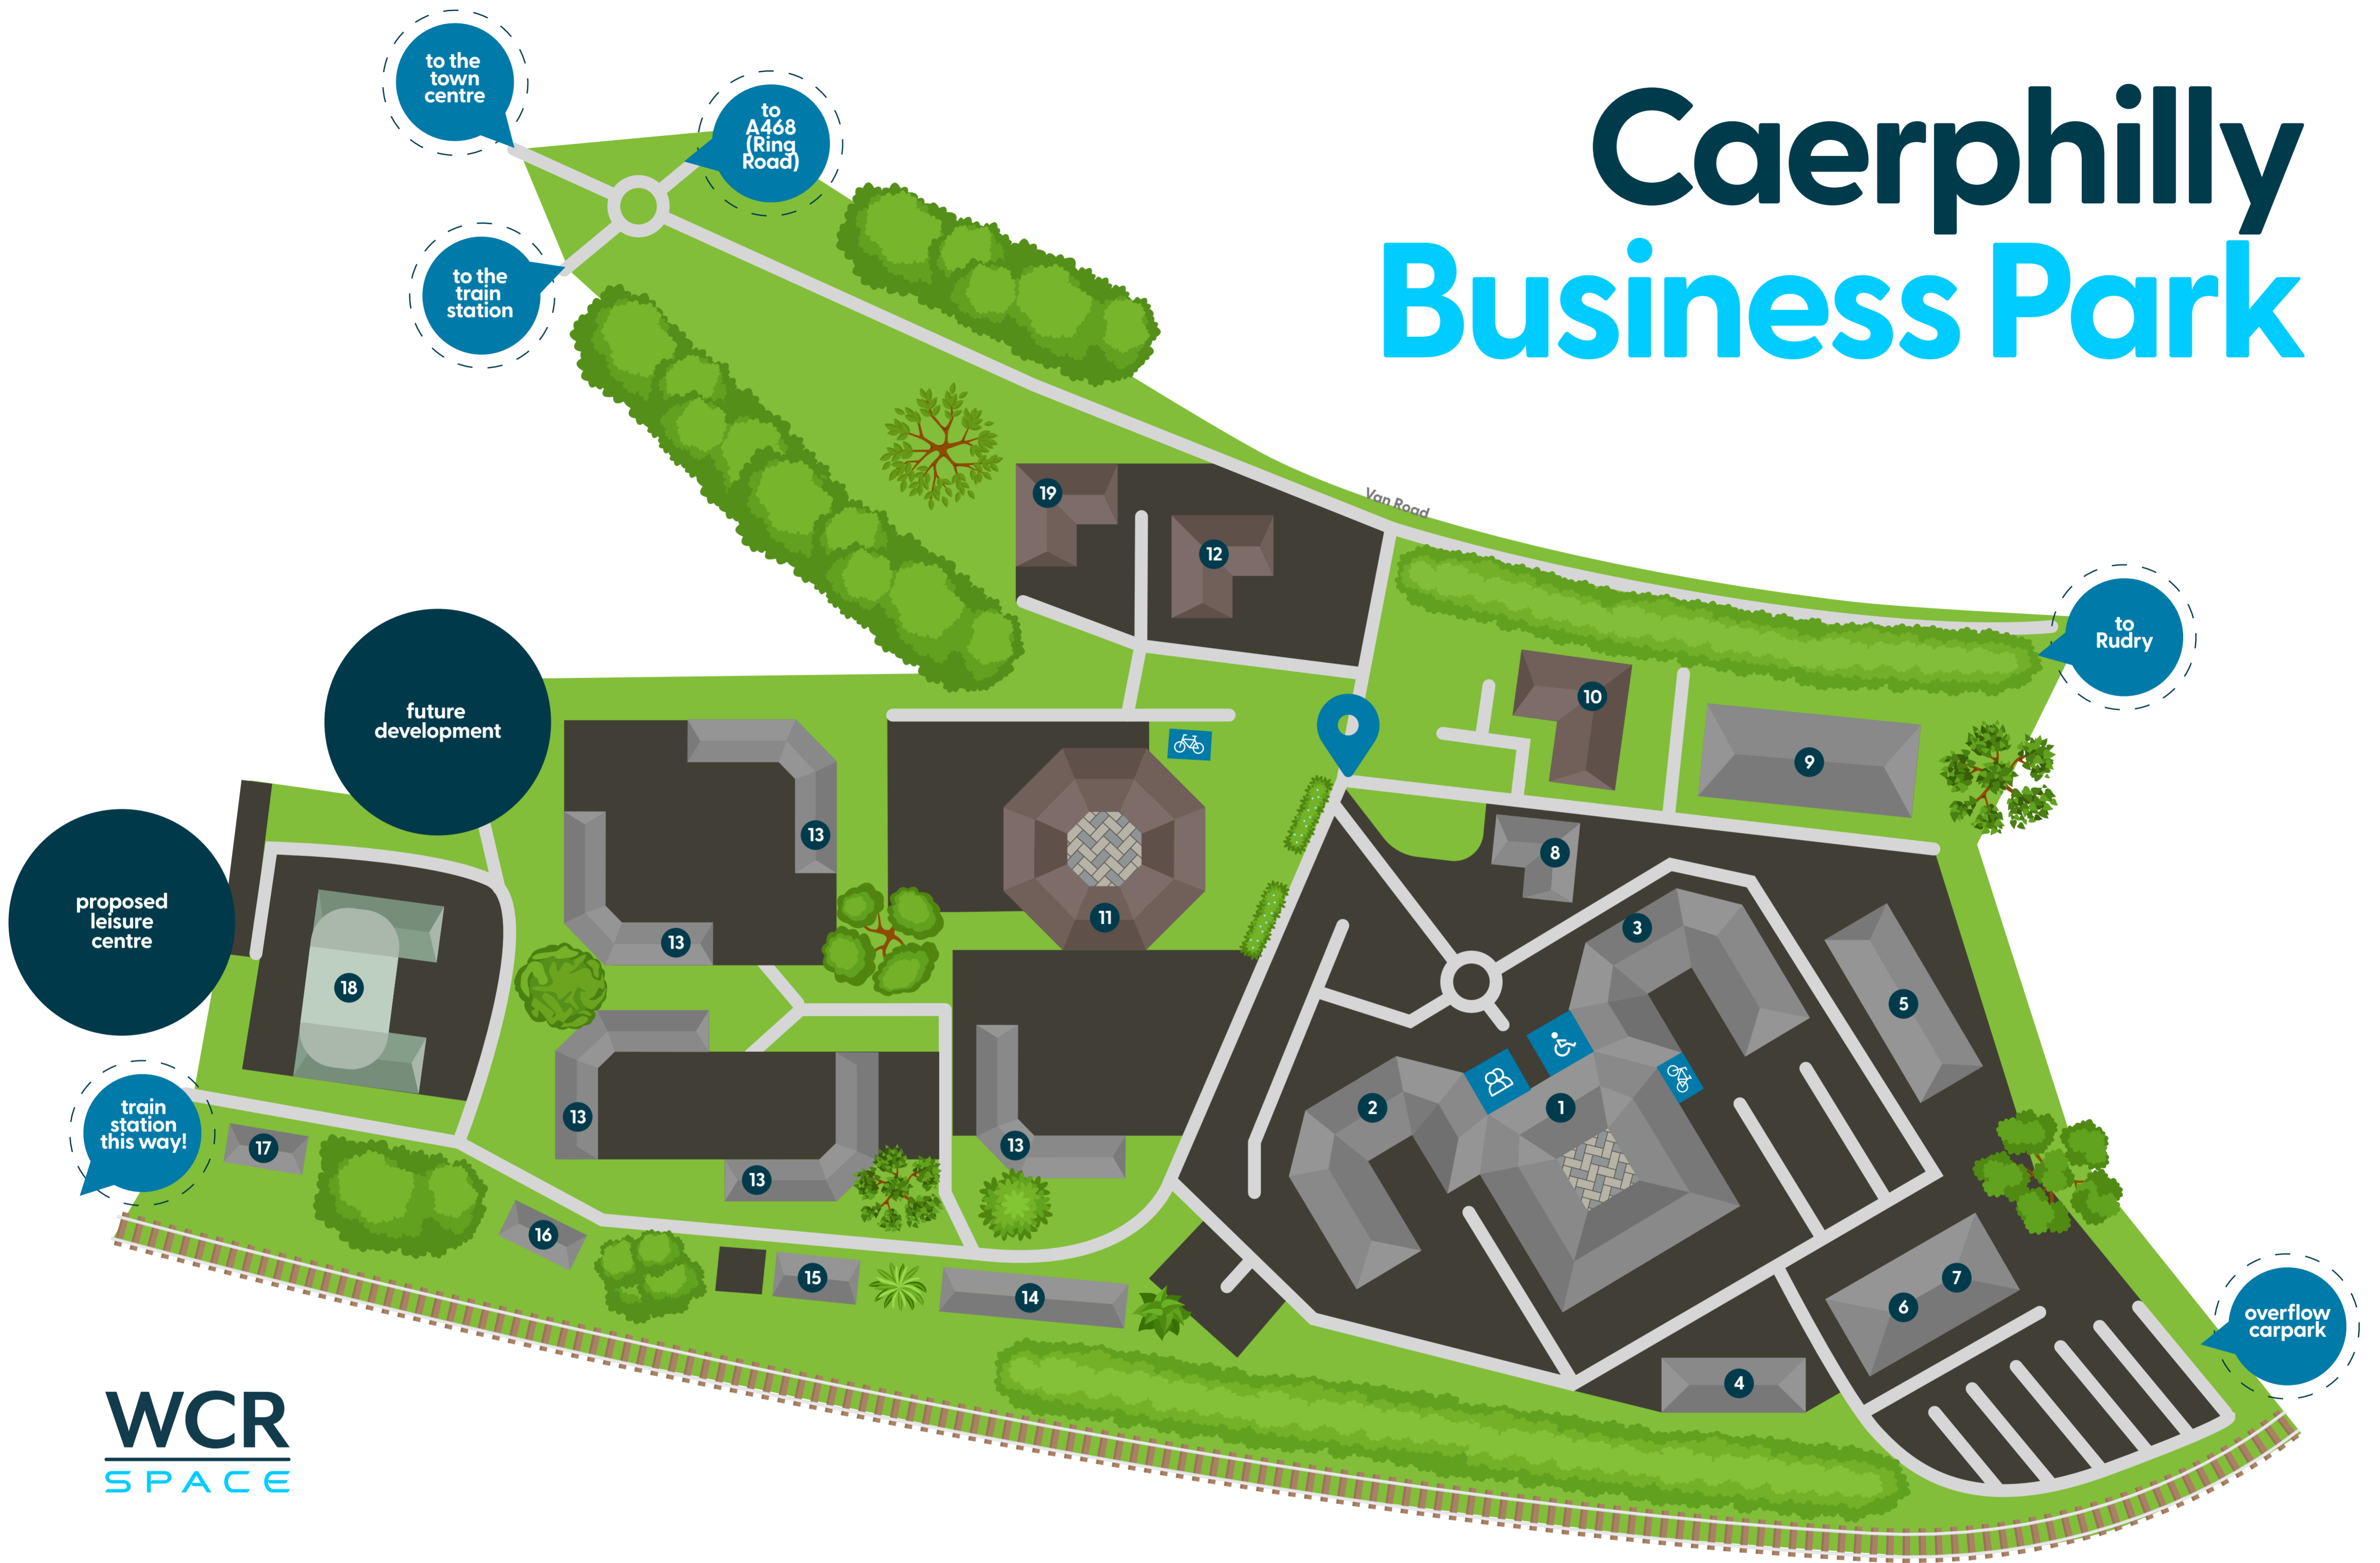

Caerphilly Business Park

- | | | | | |
|-------------------|-------------------------|---------------------|-------------------------------------|-----------------|
| 1 Britannia House | 5 Sense Cymru | 9 Alan Hill Windows | 13 Caerphilly Council Starter Units | 17 Caer Health |
| 2 Bryn House | 6 The Lodge | 10 Cambria House | 14 3A | 18 Merlin House |
| 3 Brecon House | 7 Britannia Day Nursery | 11 The Octagon | 15 Brook House | 19 Fusion House |
| 4 Bridge House | 8 Orchard House | 12 Brydon House | 16 4B | |